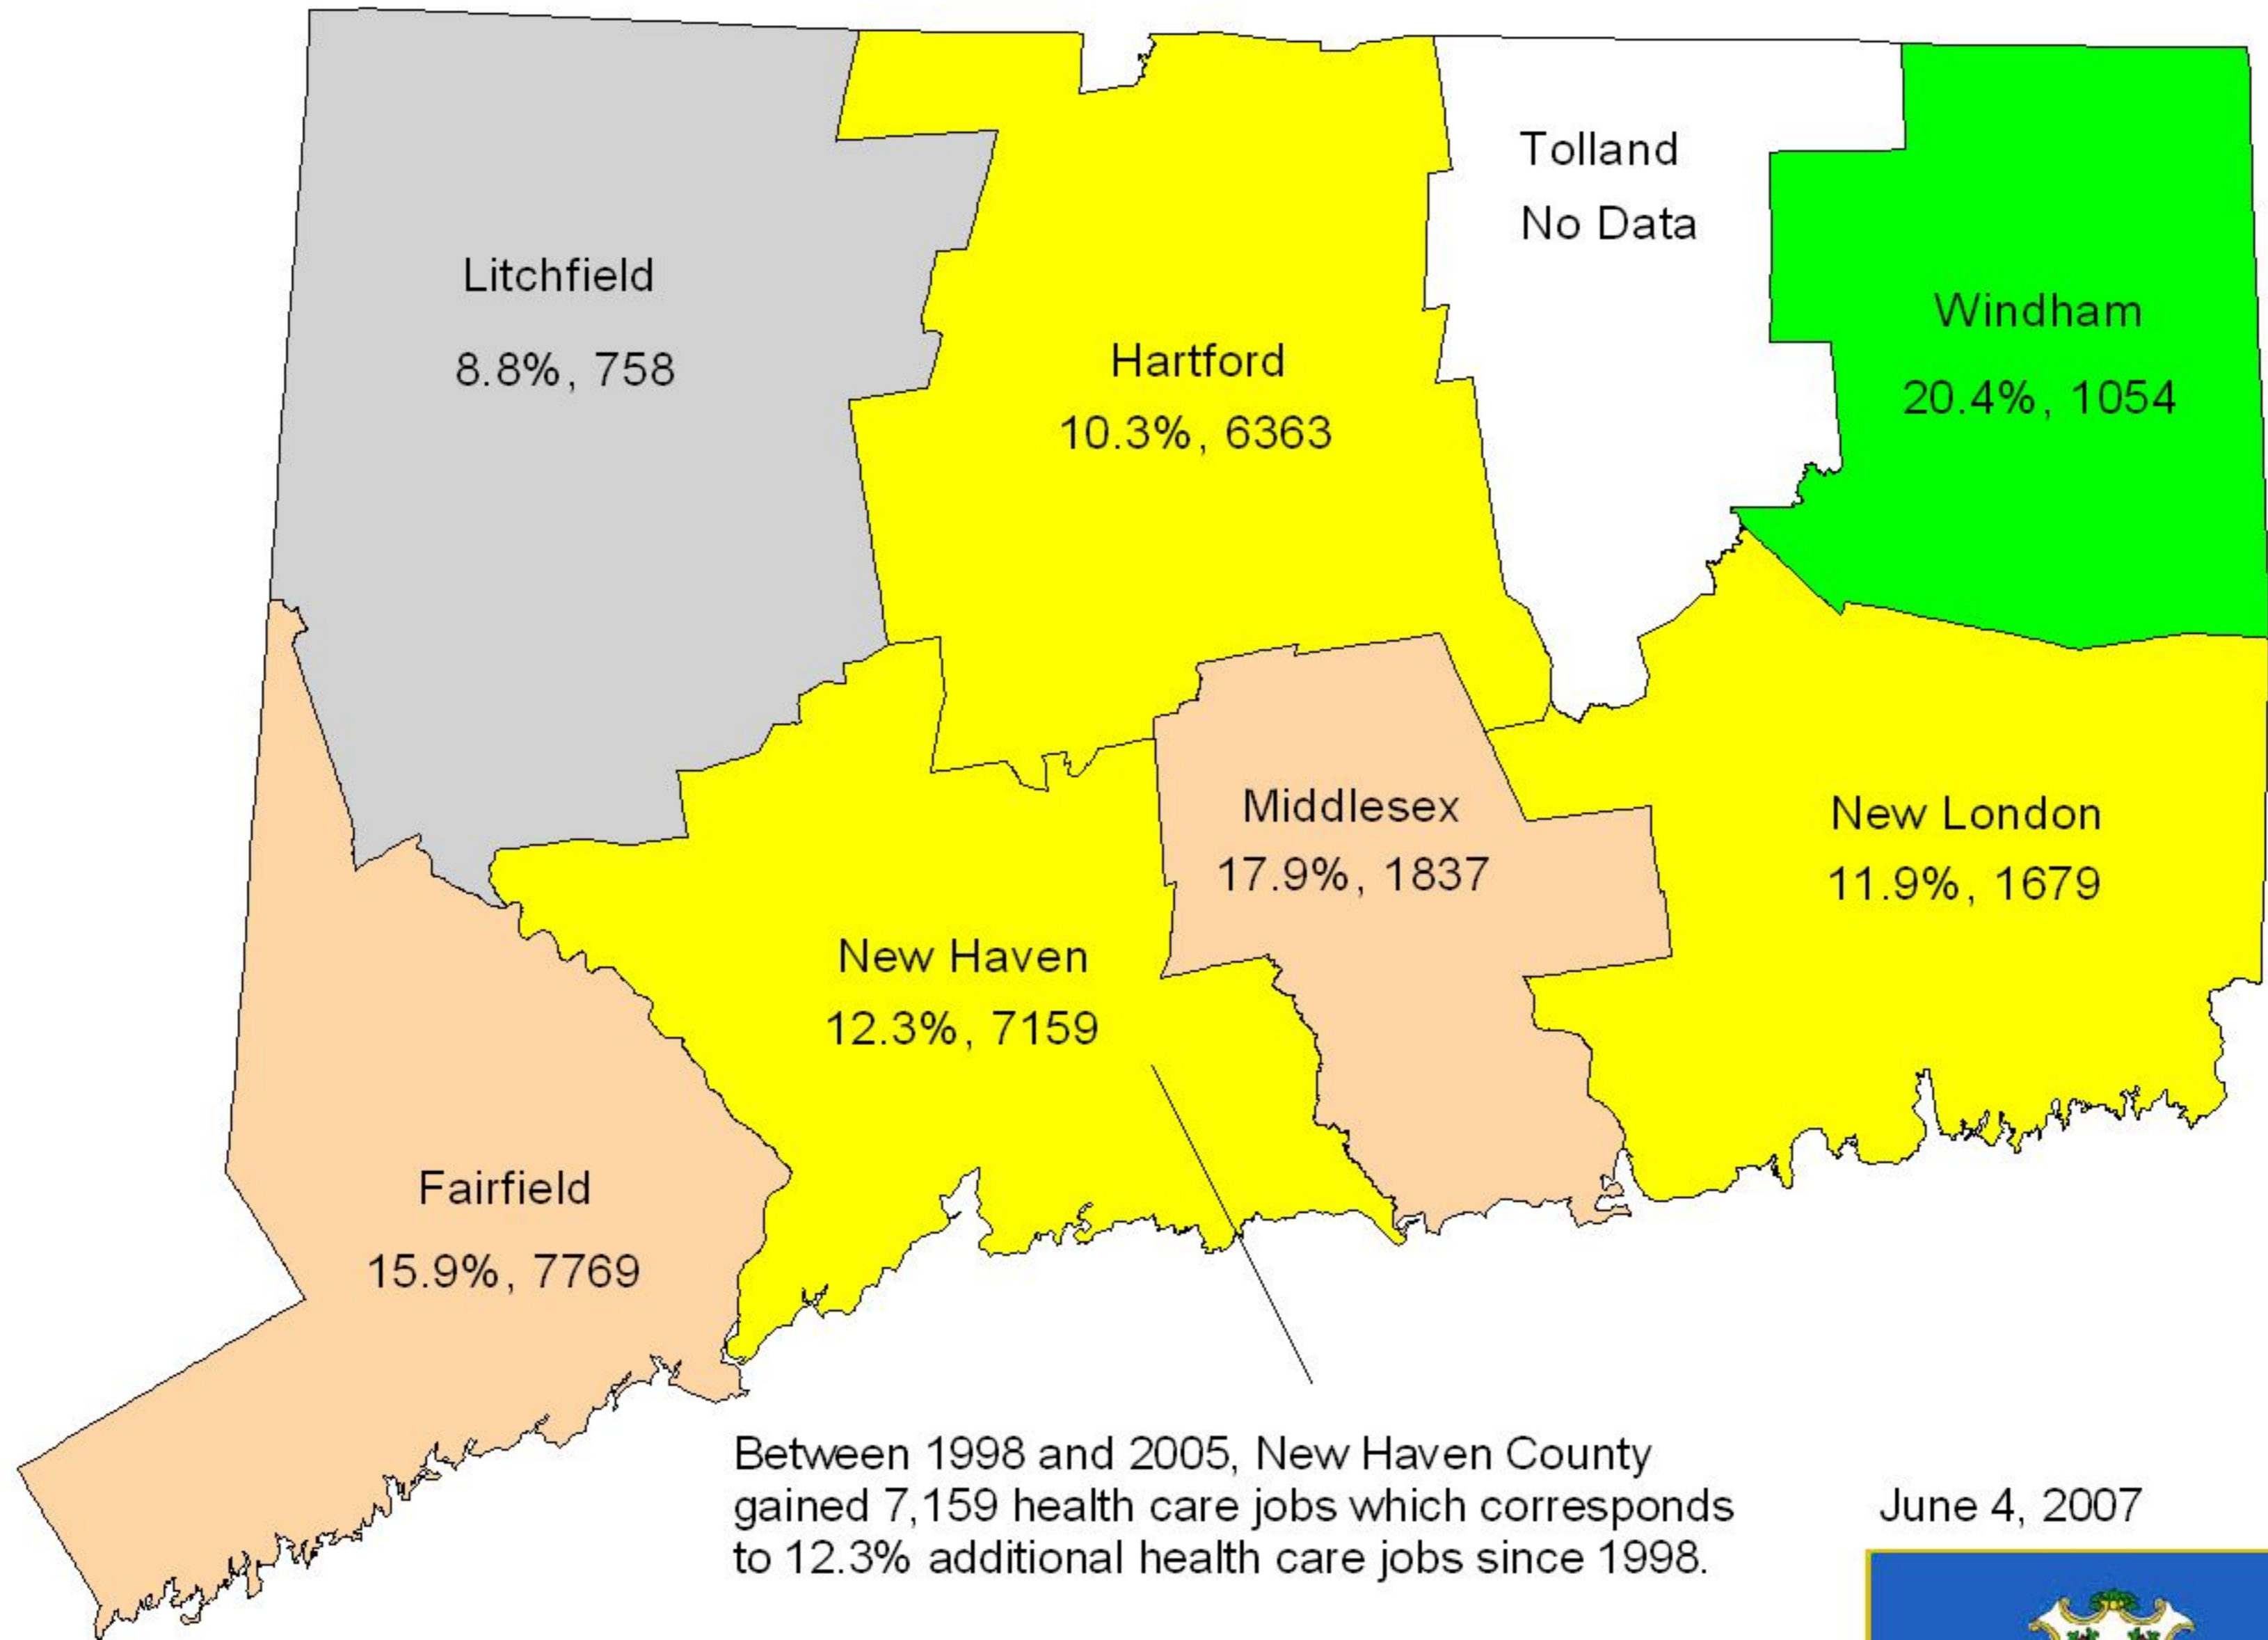

1998 to 2005 Net Change in Number of Health Care Jobs

Between 1998 and 2005, New Haven County gained 7,159 health care jobs which corresponds to 12.3% additional health care jobs since 1998.

June 4, 2007

- Net Gain 20% and Over
- Net Gain 15% to 20%
- Net Gain 10% to 15%
- Net Gain 10% or Less

Source: U.S. Census Bureau County Business Patterns