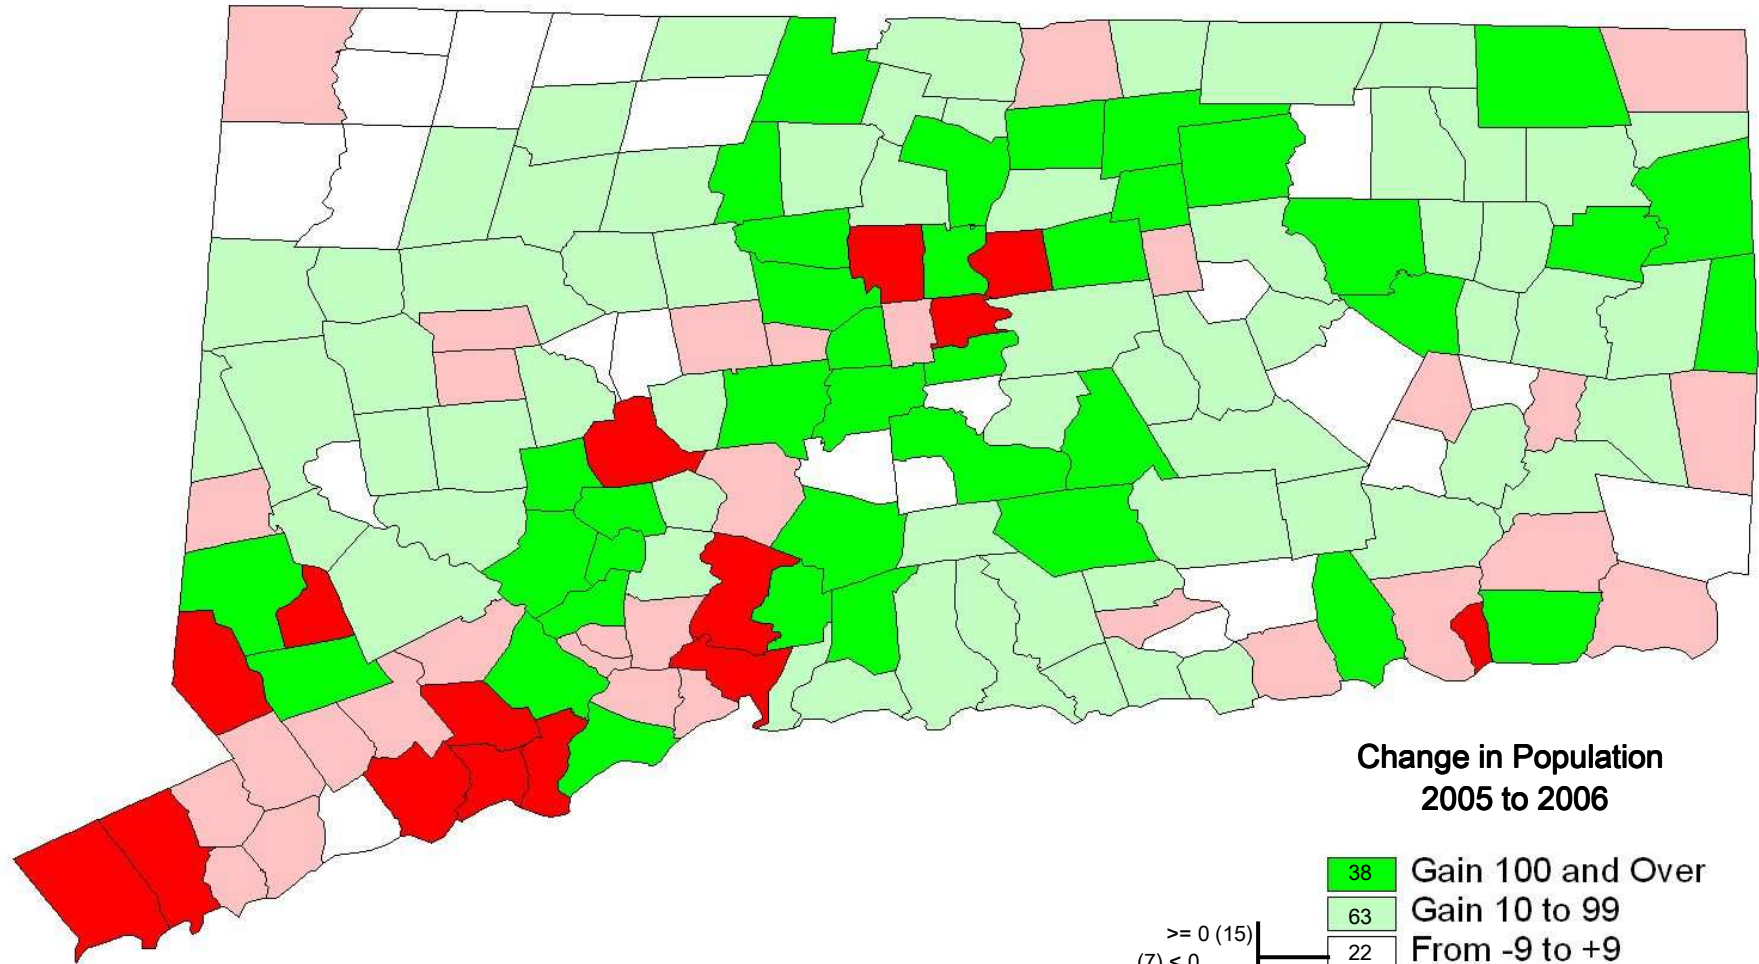

Change in Total Population - Connecticut Towns 2005 to 2006

**Change in Population
2005 to 2006**