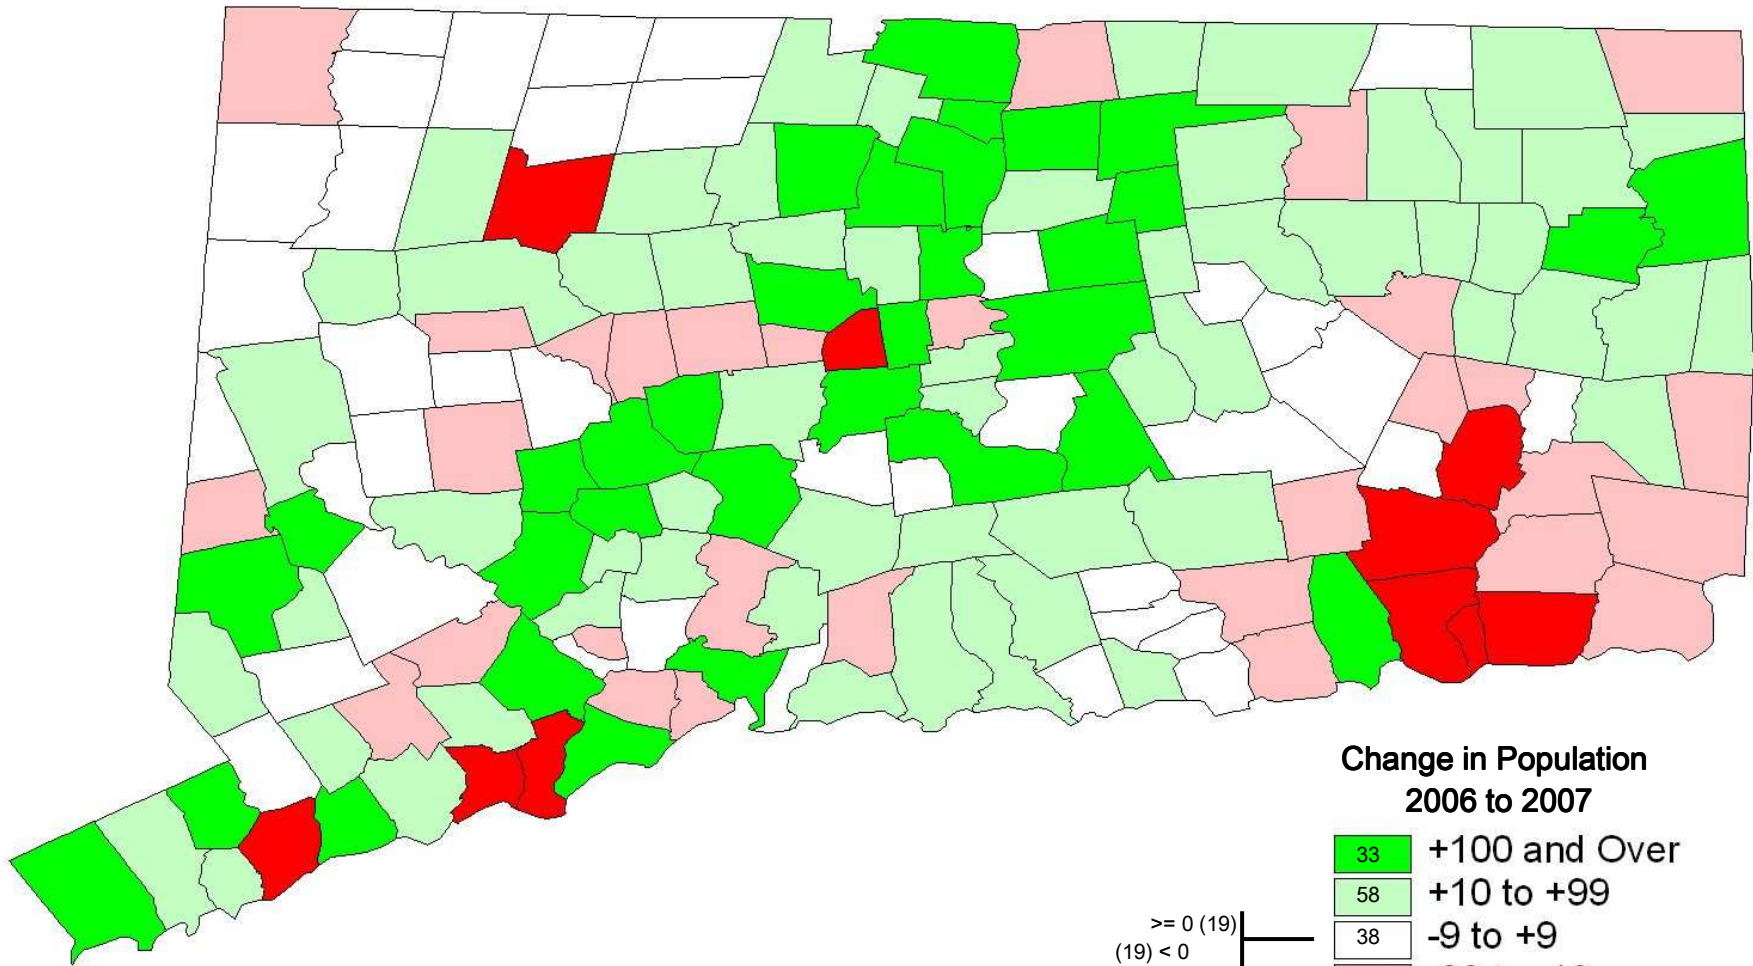

Change in Total Population - Connecticut Towns 2006 to 2007

Change in Population 2006 to 2007

33	+100 and Over
58	+10 to +99
38	-9 to +9
30	-99 to -10
10	-252 to -100

≥ 0 (19)
(19) < 0